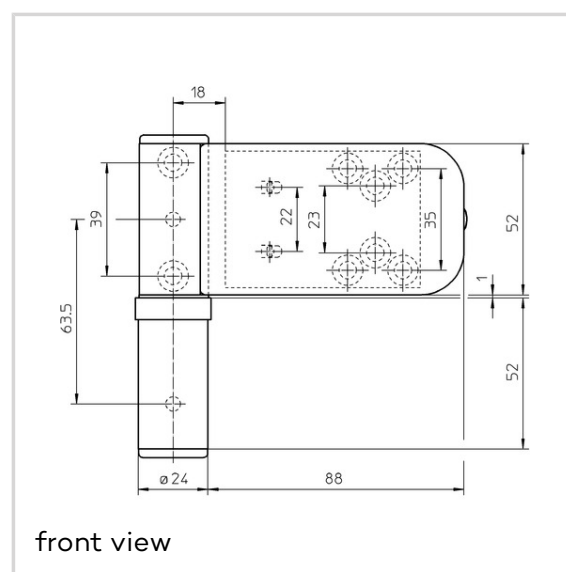

Classification code

4 7 6 0 1 -¹ 1 13

¹ depending on the finish