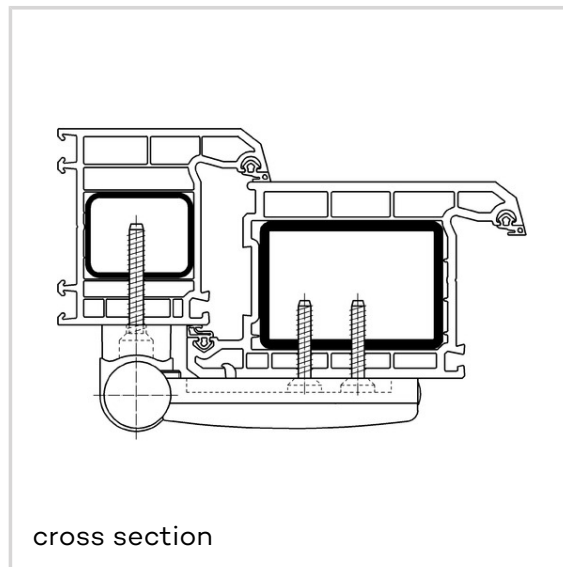

K 3035 3D

for PVCu entrance doors with robust
barbs for fixing

Product features

- for overlap thicknesses 15-19 mm
- door part with robust barbs for fixing
- 3D adjustment (side +/- 5,0 mm, height + 5,0/- 1,0 mm, compression +/- 2,0 mm)
- with integral security pin
- maintenance-free slide bearings

Technical data

Property	Value
Load capacity	120,0 kg
Knuckle length	105,0 mm
Knuckle Diameter	24,0 mm
Pin diameter	10,0 mm

Notes

The load capacity mentioned above refers to the use of 2 hinges per door leaf (1 x 2 m), for detailed information please look at the chapter [technical information](#).

Quality marks

CE certification

IFT certification

Classification code

4 7 6 0 1 -¹ 1 13

¹ depending on the finish

SIKU - K 3035 3D**Installation tools**

Telescope jig SIKU Series
K3/K6 Type 2

Drilling jig SIKU Series
K3/K6 simultaneous fixing
Type 2

Combinations

Spacer SIKU K 3030 3D / K 3035 3D

**Function range**

burglar
resistance

Item versions

Finish	RAL 9016 Traffic White (SW 070)
VPE	pack of 3
DIN	DIN right and left hand
Article number	5 190720 0 07003
EAN	4015471085544
Finish	RAL 9016 Traffic White (SW 070)
VPE	pack of 12
DIN	DIN right and left hand
Article number	5 190720 0 07023
EAN	4015471085551
Finish	H9 Brown (SW 071)
VPE	pack of 3
DIN	DIN right and left hand
Article number	5 190720 0 07103
EAN	4015471085568