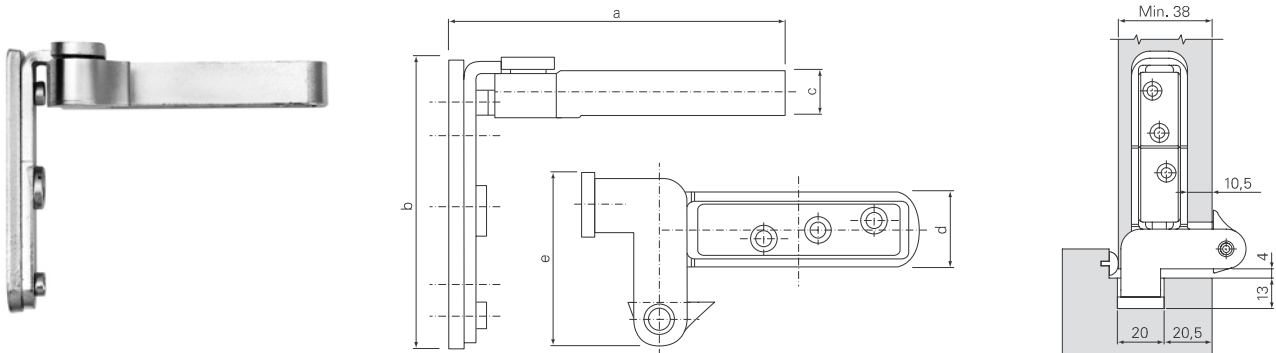

CAB-R-000

CAB-R - Adjustable pivot hinge for internal doors

Technical information

a mm	b mm	c mm	d mm	e mm	
107.0	90.0	14.0	24.0	55.0	

4

Application

- For timber flush fit doors
- Load capacity per pair 80 kg
- Adjustable +/-3mm horizontal and +/-1,5mm gasket pressure

Product / Application	art. No	Material	Surface	Salt spray test hour	Pa-ckaging
CABRF000ZCO	1272070	Carbon steel	Matt Chrome	140	6
CABRF000ZSD	516543	Steel / Zamak	Gold	6	6

Accessories