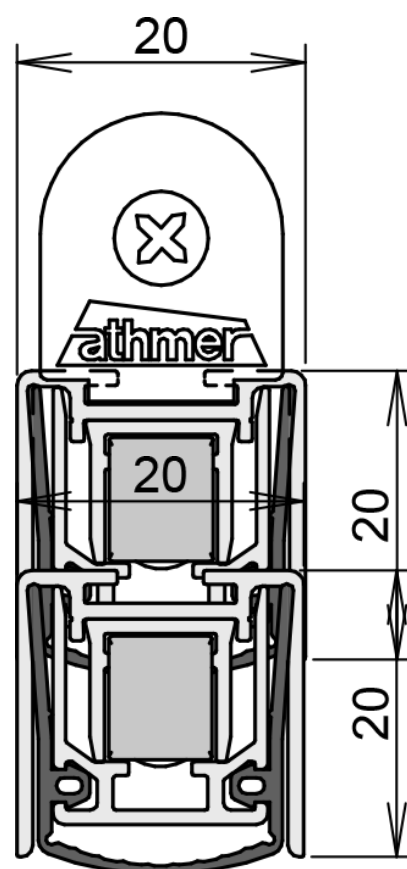

Stadi L-20/20 WS

DETAILS

Articlenumber	1-939
Function	hinged door
Türenmaterial	timber, metal, PVC
Application	exterior door, internal door
Usage	sound protection, smoke protection, fire protection, accessibility

TECHNICAL DATA

Width	20 mm
Height	20 mm
Min. delivery length	230 mm
Max. delivery length	2000 mm
Standard length	750, 900, 1050, 1200 mm
max. travel	16 mm
Actuation	single-sided
Actuator	sliding acuator
Outerprofile	aluminium
Surface	plate finish
Sealingprofile	silicone, self-extinguishing

FITTING

Fixing	WS - Winkel-Schrauben Spanplattenschraube 3x16 Edelstahl
Pressureplate	stainless steel
Espagnolette bolt	yes

EXAMINATIONS AND CERTIFICATES

Sound	yes
Permanent function IM	yes
Mio Certificate	yes
Leakage rate certificate	yes
Corrision test	yes
Corrision	yes