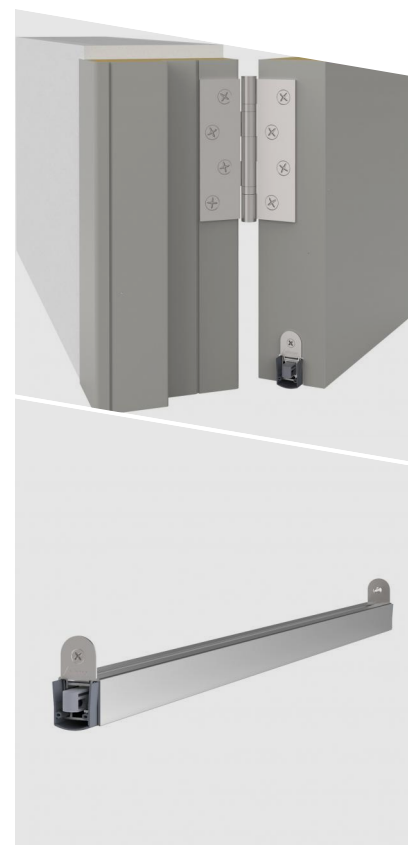

Stadi L-20/20 WS

DETAILS

Articlenumber	1-939
Function	hinged door
Türenmaterial	timber, metal, PVC
Application	exterior door, internal door
Usage	sound protection, smoke protection, fire protection, accessibility

TECHNICAL DATA

Width	20 mm
Height	20 mm
Min. delivery length	230 mm
Max. delivery length	2000 mm
Standard length	750, 900, 1050, 1200 mm
max. travel	16 mm
Actuation	single-sided
Actuator	sliding acuator
Outerprofile	aluminium
Surface	plate finish
Sealingprofile	silicone, self-extinguishing

FITTING

Fixing	WS - Winkel-Schrauben Spanplattenschraube 3x16 Edelstahl
Pressureplate	stainless steel
Espagnolette bolt	yes

EXAMINATIONS AND CERTIFICATES

Sound	yes
Permanent function IM	yes
Mio Certificate	yes
Leakage rate certificate	yes
Corrision test	yes
Corrision	yes