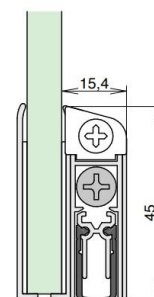

Schall-Ex® GS-A

DETAILS

Articlenumber	1-814
Function	hinged door
Türenmaterial	glass
Application	internal door
Usage	sound protection, smoke protection, accessibility

TECHNICAL DATA

Width	15 mm
Height	44.5 mm
Min. delivery length	235 mm
Max. delivery length	1333 mm
Thickness of glass	ab 8 mm
Standard length	708, 833, 958, 1083, 1208 mm
max. travel	11 mm
Actuation	single-sided
Actuator	actuator
Outerprofile	aluminium
Surface	silver anodized (C-0)
Sealingprofile	silicone, self-extinguishing

FITTING

Fixing	2-tlg. Steckprofil Kleber /Silikon transparent
Pressureplate	248

EXAMINATIONS AND CERTIFICATES

Sound	yes
Permanent function IM	yes
Mio Certificate	yes
Leakage rate certificate	yes
Barrier free	yes
EPD	yes