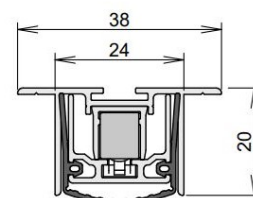

TECHNICAL DATA

Width	24 mm
Height	20 mm
Min. delivery length	230 mm
Max. delivery length	3000 mm
Standard length	750, 900, 1050, 1200 mm
max. travel	16 mm
Actuation	single-sided
Actuator	sliding acutator
removableInner profile	yes
Outerprofile	aluminium
Surface	plate finish
Sealingprofile	silicone, self-extinguishing

FITTING

Fixing	TS - T-shaped profile unterschrauben
Pressureplate	stainless steel
Espagnolette bolt	yes

EXAMINATIONS AND CERTIFICATES

Permanent function IM	yes
Mio Certificate	yes
Leakage rate certificate	yes
Corrision test	yes
Corrision	yes