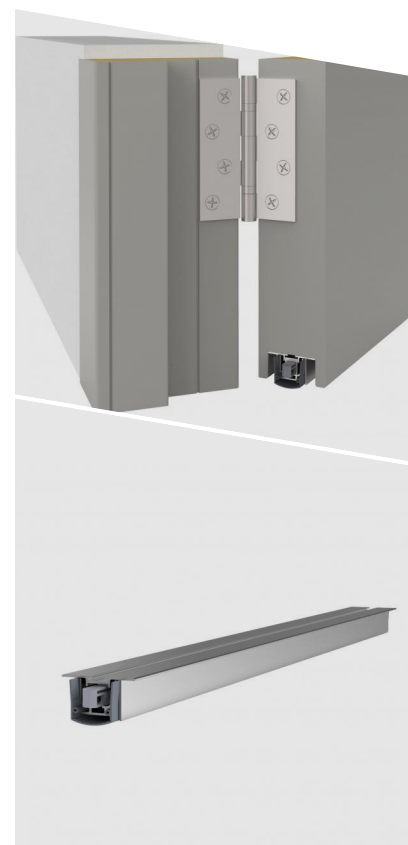

Stadi L-24/20 TS

DETAILS

Articlenumber	1-960
Function	hinged door
Türenmaterial	timber, metal, PVC
Application	exterior door, internal door
Usage	sound protection, smoke protection, fire protection, accessibility

TECHNICAL DATA

Width	24 mm
Height	20 mm
Min. delivery length	230 mm
Max. delivery length	3000 mm
Standard length	750, 900, 1050, 1200 mm
max. travel	16 mm
Actuation	single-sided
Actuator	sliding acutator
removableInner profile	yes
Outerprofile	aluminium
Surface	plate finish
Sealingprofile	silicone, self-extinguishing

FITTING

Fixing	TS - T-shaped profile unterschrauben
Pressureplate	stainless steel
Espagnolette bolt	yes

EXAMINATIONS AND CERTIFICATES

Permanent function IM	yes
Mio Certificate	yes
Leakage rate certificate	yes
Corrision test	yes
Corrision	yes