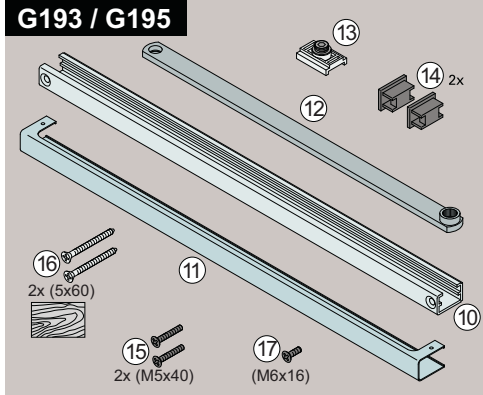

DC340 Installation Instructions

ASSA ABLOY

ASSA ABLOY is the global leader in door opening solutions, dedicated to satisfying end-user needs for security, safety and convenience.

ASSA ABLOY

Abloy Oy
P.O.Box 108
80101 Joensuu
FINLAND
Tel.: +358-20 599 2501
Fax: +358-20 599 2209

www.assaabloy.com