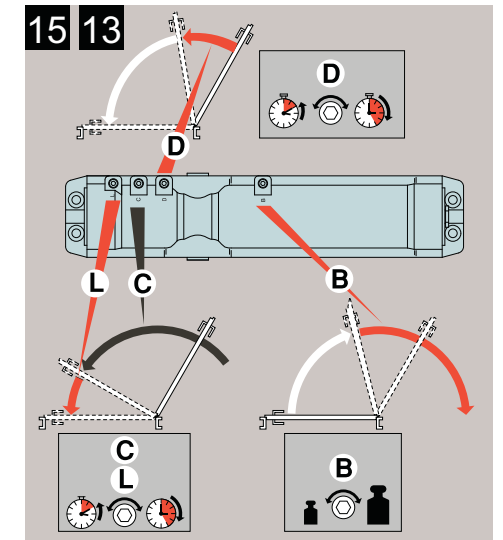

# DC340 Installation Instructions

ASSA ABLOY

ASSA ABLOY

ASSA ABLOY is the global leader in door opening solutions, dedicated to satisfying end-user needs for security, safety and convenience.

Abloy Oy  
P.O.Box 108  
80101 Joensuu  
FINLAND  
Tel.: +358-20 599 2501  
Fax: +358-20 599 2209  
www.assaabloy.com