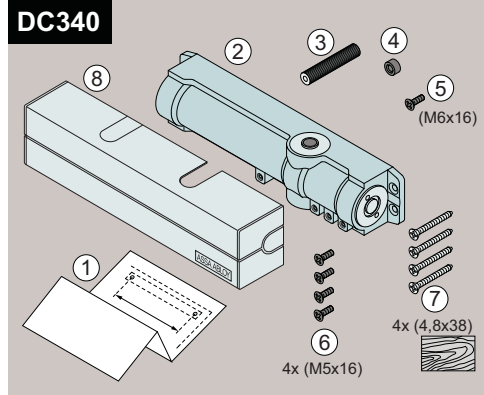

DC340 Installation Instructions

ASSA ABLOY

ASSA ABLOY is the global leader in door opening solutions, dedicated to satisfying end-user needs for security, safety and convenience.

ASSA ABLOY

Abloy Oy
P.O.Box 108
80101 Joensuu
FINLAND
Tel.: +358-20 599 2501
Fax: +358-20 599 2209

www.assaabloy.com