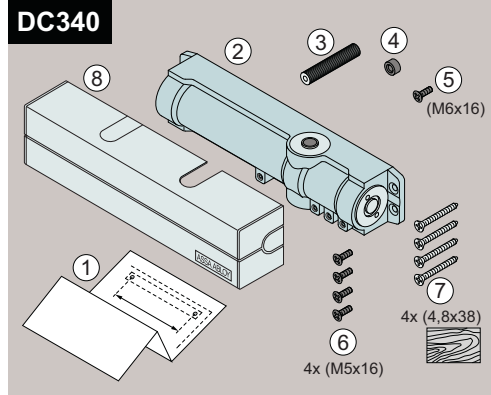

# DC340 Installation Instructions

ASSA ABLOY

ASSA ABLOY

ASSA ABLOY is the global leader in door opening solutions, dedicated to satisfying end-user needs for security, safety and convenience.

Abloy Oy  
P.O.Box 108  
80101 Joensuu  
FINLAND  
Tel.: +358-20 599 2501  
Fax: +358-20 599 2209  
www.assaabloy.com