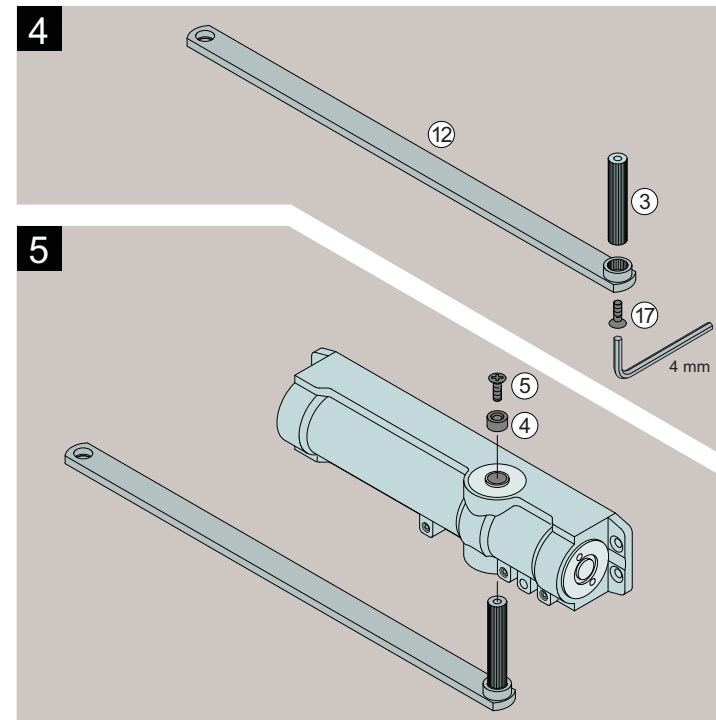

# DC340 Installation Instructions

ASSA ABLOY

ASSA ABLOY is the global leader in door opening solutions, dedicated to satisfying end-user needs for security, safety and convenience.

**ASSA ABLOY**

Abloy Oy  
P.O.Box 108  
80101 Joensuu  
FINLAND  
Tel.: +358-20 599 2501  
Fax: +358-20 599 2209