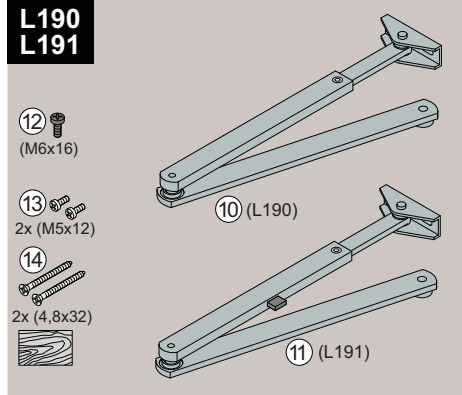

# DC340 Installation Instructions

ASSA ABLOY

ASSA ABLOY

ASSA ABLOY is the global leader in door opening solutions, dedicated to satisfying end-user needs for security, safety and convenience.

Abloy Oy  
P.O.Box 108  
80101 Joensuu  
FINLAND  
Tel.: +358-20 599 2501  
Fax: +358-20 599 2209  
www.assaabloy.com