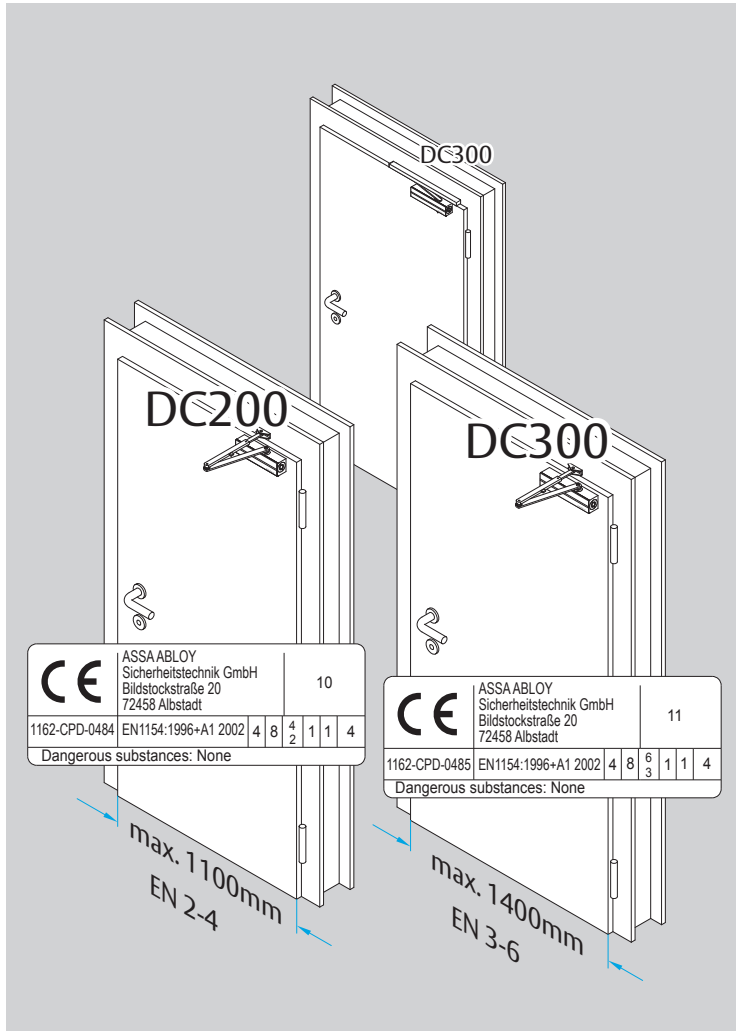

DC200
DC300

Installation Instructions

ASSA ABLOY

D1001101

DC200/DC300

	EN2	EN3	EN4	EN5	EN6
DC200	-3	0	+3	-	-
DC300	-	-3	0	+3	+9

ASSA ABLOY is the global leader in door opening solutions, dedicated to satisfying end-user needs for security, safety and convenience.