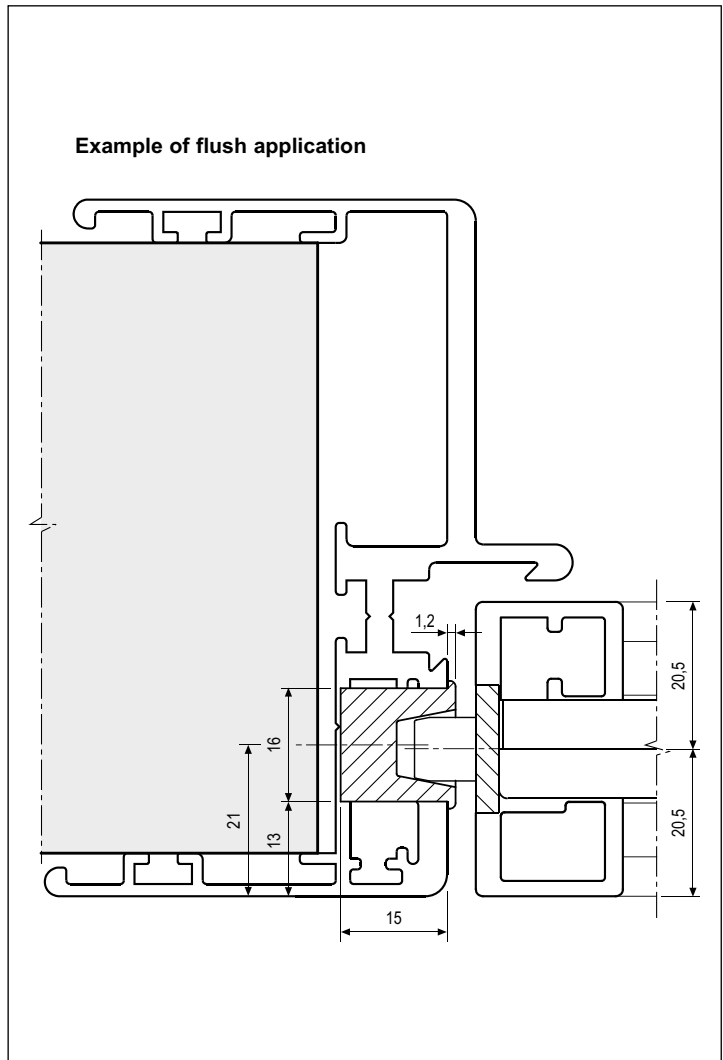

Alutop XT striker for Polaris 2XT, Revolution XT and Vitra - for aluminium door frame

Description

Nylon striker with rounded edge, width 16 mm, length 66 mm. It can be adjusted under pressure (up to 15 mm) by turning the striker 180°.

Mounting

Apply a milled component to the frame (dimensions in drawing). Mounting (expansion mode) with hex key, compatible with aluminium sections of a thickness of 1,5 mm or more.

Order Specifications

Material	Article
STEEL	B02402.09.XX