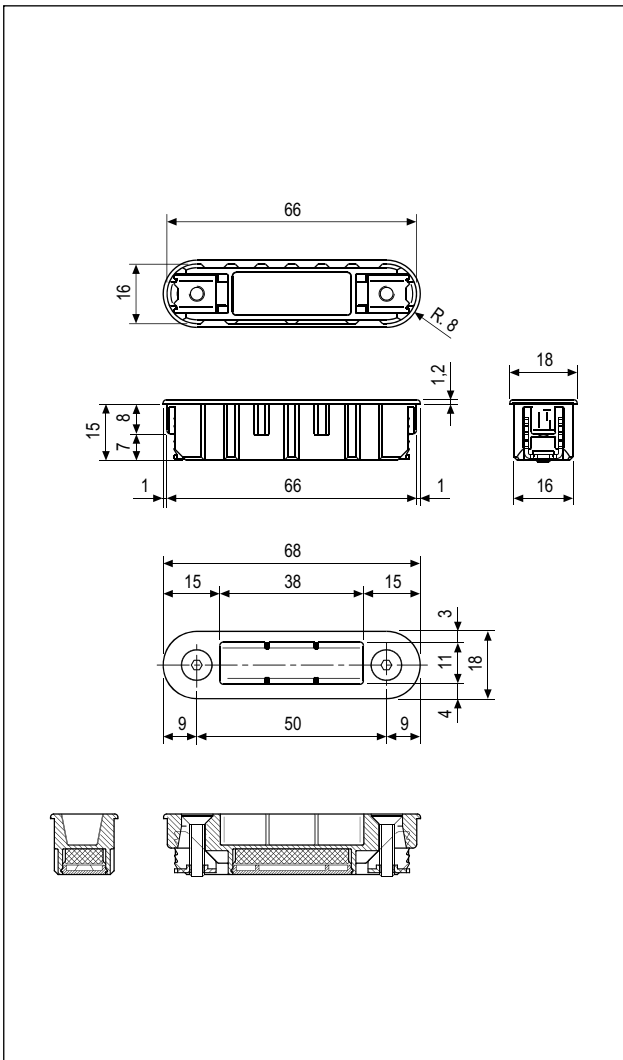

Alutop XT striker for Polaris 2XT, Revolution XT and Vitra - for aluminium door frame

Description

Nylon striker with rounded edge, width 16 mm, length 66 mm. It can be adjusted under pressure (up to 15 mm) by turning the striker 180°.

Mounting

Apply a milled component to the frame (dimensions in drawing). Mounting (expansion mode) with hex key, compatible with aluminium sections of a thickness of 1,5 mm or more.

Order Specifications

Material	Article
STEEL	B02402.09.XX