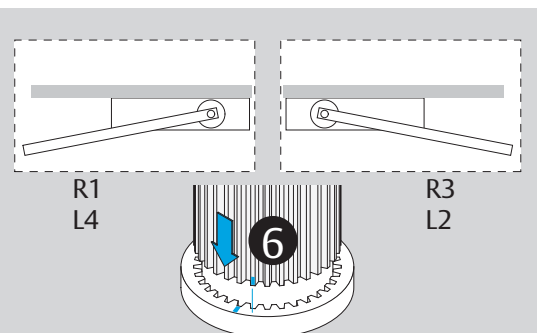

DC500
DC700

ASSA ABLOY

Installation Instructions

D1001400

ASSA ABLOY is the global leader in door opening solutions, dedicated to satisfying end-user needs for security, safety and convenience.

ASSA ABLOY

Abloy Oy
P.O.Box 108
80101 Joensuu
FINLAND
Tel.: +358-20 599 2501
Tax: +358-20 599 2209