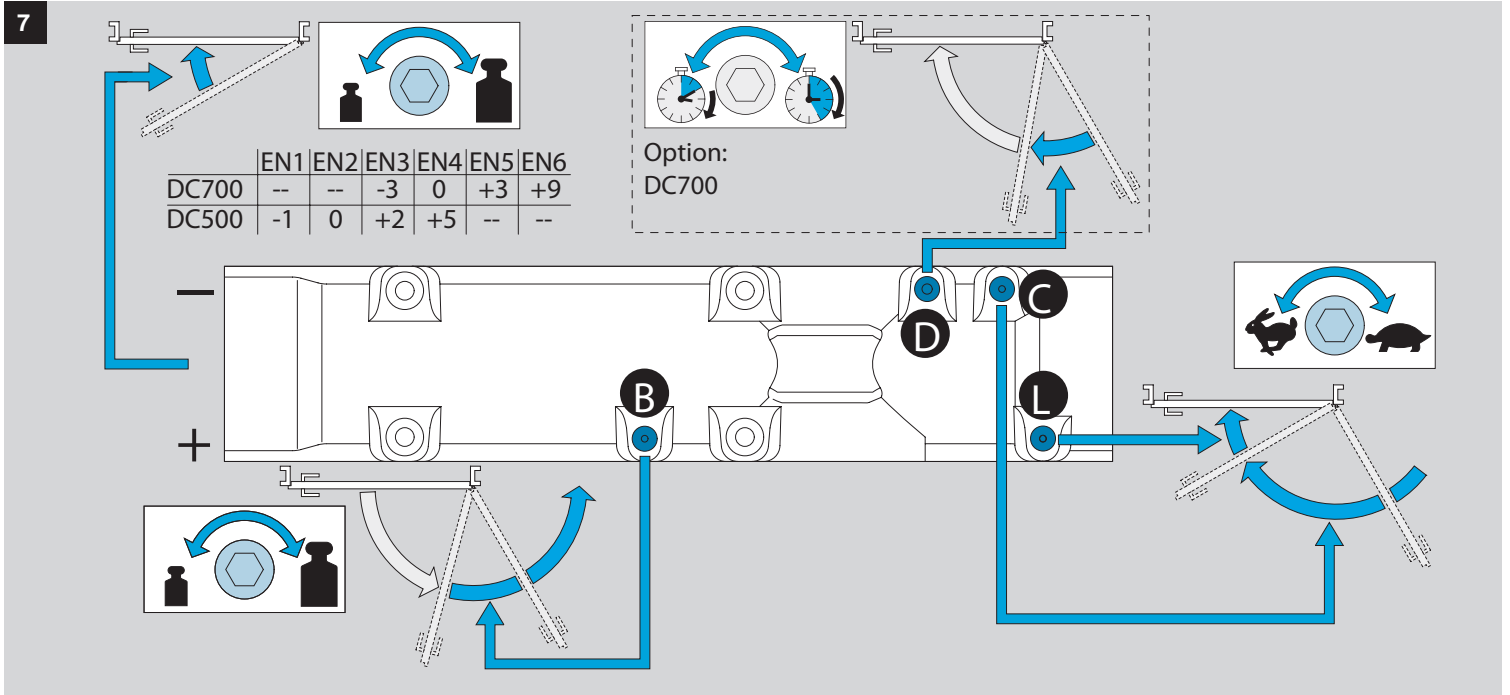

DC500
DC700

ASSA ABLOY

Installation Instructions

D1001400

ASSA ABLOY is the global leader in door opening solutions, dedicated to satisfying end-user needs for security, safety and convenience.

ASSA ABLOY

Abloy Oy
P.O.Box 108
80101 Joensuu
FINLAND
Tel.: +358-20 599 2501
Tax: +358-20 599 2209