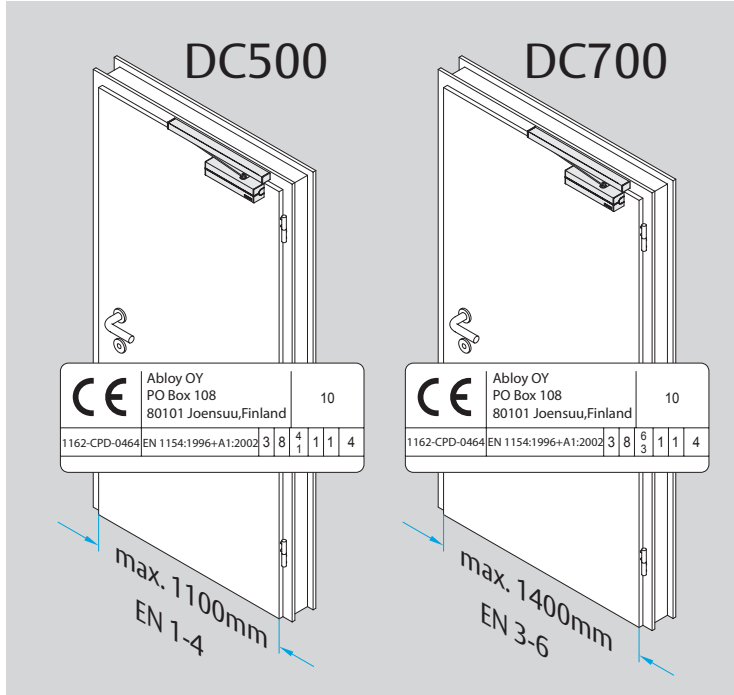

DC500
DC700

ASSA ABLOY

Installation Instructions

D1001400

ASSA ABLOY is the global leader in door opening solutions, dedicated to satisfying end-user needs for security, safety and convenience.

ASSA ABLOY

Abloy Oy
P.O.Box 108
80101 Joensuu
FINLAND
Tel.: +358-20 599 2501
Tax: +358-20 599 2209