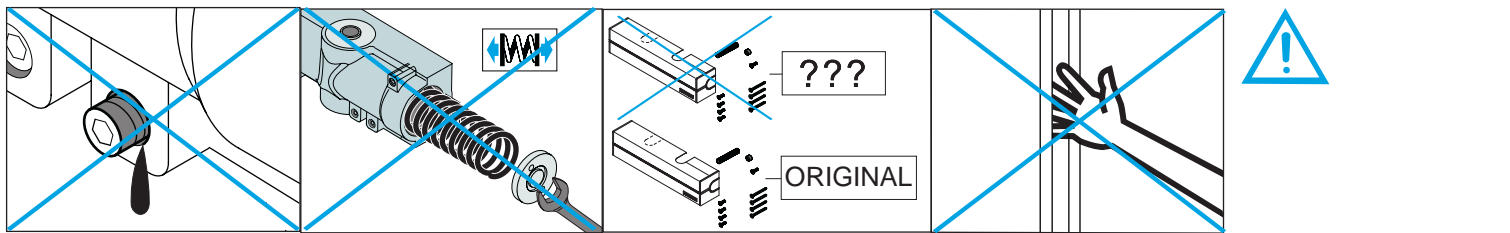

DC500
DC700

ASSA ABLOY

Installation Instructions

D1001400

ASSA ABLOY is the global leader in door opening solutions, dedicated to satisfying end-user needs for security, safety and convenience.

ASSA ABLOY

Abloy Oy
P.O.Box 108
80101 Joensuu
FINLAND
Tel.: +358-20 599 2501
Tax: +358-20 599 2209