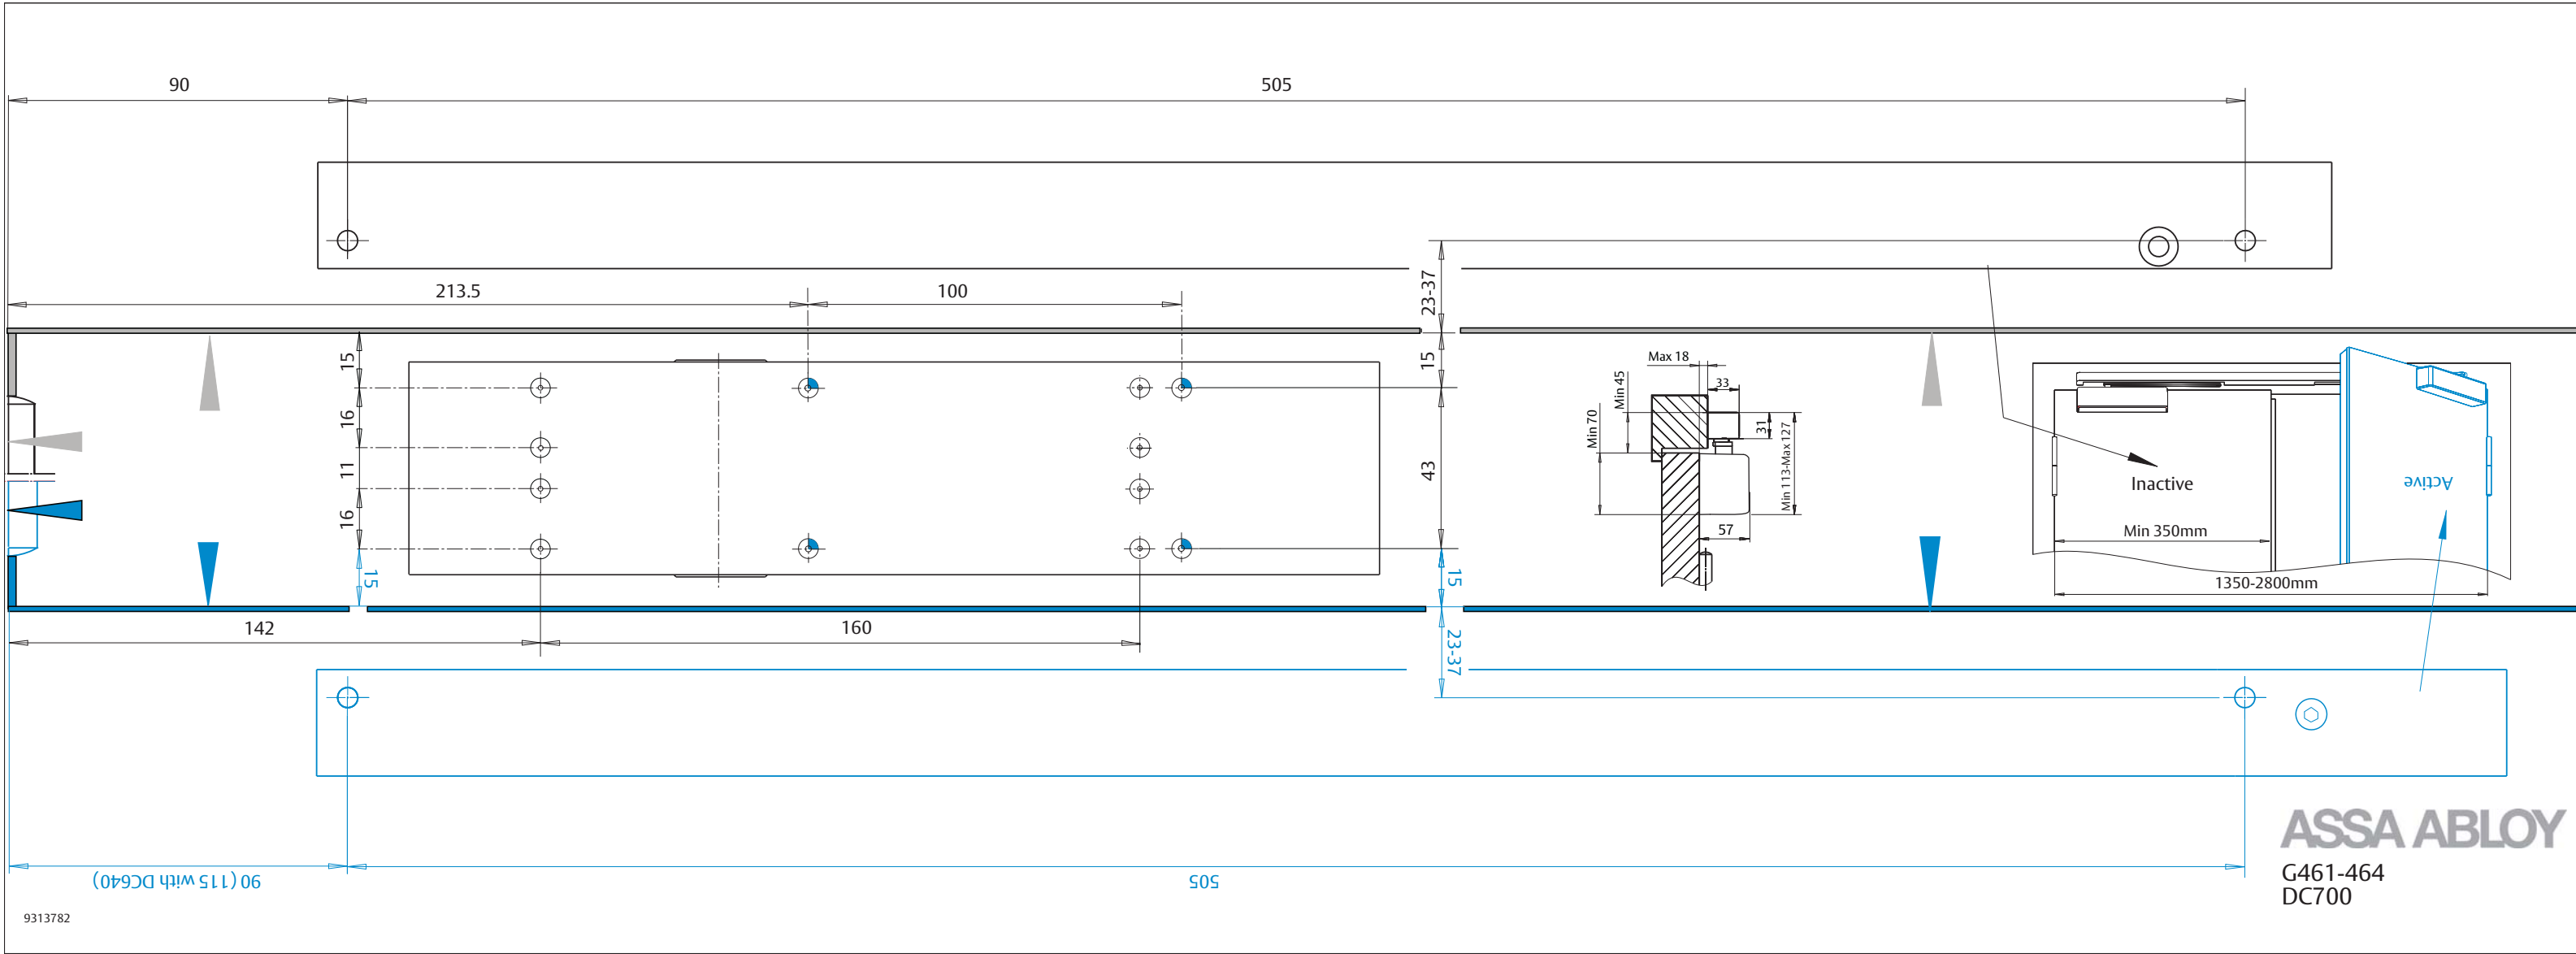

ASSA ABLOY
 G461-464
 DC700

505

90 (15 with DC640)

90 (115 with DC640)

505

ASSA ABLOY

G461-464
DC700